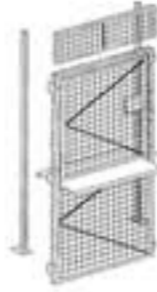

## (D) BI-PARTING SLIDE DOOR

Qty	Sizes (W' X H')	Qty	Sizes (W' X H')	Qty	Sizes (W' X H')
<input type="checkbox"/>	4' x 7'	<input type="checkbox"/>	7' x 10'	<input type="checkbox"/>	9' x 9'
<input type="checkbox"/>	5' x 7'	<input type="checkbox"/>	7' x 11'	<input type="checkbox"/>	9' x 10'
<input type="checkbox"/>	5' x 8'	<input type="checkbox"/>	8' x 7'	<input type="checkbox"/>	9' x 11'
<input type="checkbox"/>	6' x 7'	<input type="checkbox"/>	8' x 8'	<input type="checkbox"/>	9' x 12'
<input type="checkbox"/>	6' x 8'	<input type="checkbox"/>	8' x 9'	<input type="checkbox"/>	10' x 7'
<input type="checkbox"/>	6' x 9'	<input type="checkbox"/>	8' x 10'	<input type="checkbox"/>	10' x 8'
<input type="checkbox"/>	6' x 10'	<input type="checkbox"/>	8' x 11'	<input type="checkbox"/>	10' x 9'
<input type="checkbox"/>	7' x 7'	<input type="checkbox"/>	8' x 12'	<input type="checkbox"/>	10' x 10'
<input type="checkbox"/>	7' x 8'	<input type="checkbox"/>	9' x 7'	<input type="checkbox"/>	10' x 11'
<input type="checkbox"/>	7' x 9'	<input type="checkbox"/>	9' x 8'	<input type="checkbox"/>	10' x 12'

Custom sizes . . . . . x . . . . .

\*\*\* Most common gate sizes are shown, please visit [cogan.com](http://cogan.com) to view all the standard sizes available.

FAX: 1.800.633.3004

[cogan.com](http://cogan.com)

**(E) SERVICE WICKET (with 1' transom panel)**

- 3'-0"W x 8'0"H
- 4'-0"W x 8'0"
- 5'-0"W x 8'0"

**(F) DUTCH DOOR (with 1' transom panel)**

- 3'-0"W x 8'0"H

**3 LOCKS**

- Qty  Latch and Key for swing door (Keyed alike)
- Latch and Key for swing door (Keyed different)
- Keys on both sides for swing door (Keyed alike)
- Keys on both sides for swing door (keyed different)
- Latch and Key for sliding door (Keyed alike)
- Latch and Key for sliding door (Keyed different)
- Keys on both sides for sliding door (Keyed alike)
- Keys on both sides for sliding door (keyed different)
- Panic bar
- Install customer's lock
- Mounting plate (lock supplied and installed by others)