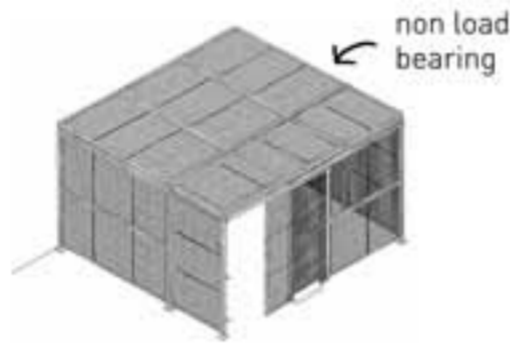

CoganSafegarde® Wire Mesh Partitions

1 PARTITION CAGES

(A) CAGE SIZE

- ☐ 1 Sided . . . . . Ln. Ft.
- ☐ 2 Sided Dimensions : . . . . . x . . . . .
- ☐ 3 Sided Dimensions : . . . . . x . . . . . x . . . . .
- ☐ 4 Sided Dimensions : . . . . . x . . . . . x . . . . . x . . . . .
- ☐ See 2nd page for sketch and dimensions

(B) REQUIRED PARTITION HEIGHT

- ☐ 8' Standard
- ☐ 10' Standard
- ☐ Other . . . . .
- ☐ See 2nd page for sketch and dimensions

(C) ROOF REQUIRED

- ☐ Yes
- ☐ No

(D) ANCHORS REQUIRED

- ☐ Yes
- ☐ No

2 PARTITION GATES

(A) SINGLE HINGE DOOR

Std. Width:

- ☐ 3'-0"
- ☐ 4'-0"
- ☐ 5'-0"

Std. Height:

- ☐ 7'-0"
- ☐ 8'-0"
- ☐ 9'-0"
- ☐ 10'-0"

☐ Custom sizes . . . . . x . . . . .

(B) BI-PARTING HINGE DOOR

Std. Width:

- ☐ 5'-0"
- ☐ 6'-0"
- ☐ 7'-0"
- ☐ 8'-0"
- ☐ 9'-0"
- ☐ 10'-0"

Std. Height:

- ☐ 7'-0"
- ☐ 8'-0"
- ☐ 9'-0"
- ☐ 10'-0"
- ☐ 11'-0"
- ☐ 12'-0"

☐ Custom sizes . . . . . x . . . . .

(C) SINGLE SLIDE DOOR

Sizes (W' X H')	Sizes (W' X H')	Sizes (W' X H')
☐ 3' x 7'	☐ 6' x 7'	☐ 8' x 11'
☐ 3' x 8'	☐ 6' x 8'	☐ 8' x 12'
☐ 3' x 9'	☐ 6' x 9'	☐ 9' x 7'
☐ 3' x 10'	☐ 6' x 10'	☐ 9' x 8'
☐ 4' x 7'	☐ 6' x 11'	☐ 9' x 9'
☐ 4' x 8'	☐ 6' x 12'	☐ 9' x 10'
☐ 4' x 9'	☐ 7' x 7'	☐ 9' x 11'
☐ 4' x 10'	☐ 7' x 8'	☐ 9' x 12'
☐ 4' x 11'	☐ 7' x 9'	☐ 10' x 7'
☐ 4' x 12'	☐ 7' x 10'	☐ 10' x 8'
☐ 5' x 7'	☐ 7' x 11'	☐ 10' x 9'
☐ 5' x 8'	☐ 7' x 12'	☐ 10' x 10'
☐ 5' x 9'	☐ 8' x 7'	☐ 10' x 11'
☐ 5' x 10'	☐ 8' x 8'	☐ 10' x 12'
☐ 5' x 11'	☐ 8' x 9'	
☐ 5' x 12'	☐ 8' x 10'	

☐ Custom sizes . . . . . x . . . . .

(D) BI-PARTING SLIDE DOOR

Qty	Sizes (W' X H')	Qty	Sizes (W' X H')	Qty	Sizes (W' X H')
☐	4' x 7'	☐	7' x 10'	☐	9' x 9'
☐	5' x 7'	☐	7' x 11'	☐	9' x 10'
☐	5' x 8'	☐	8' x 7'	☐	9' x 11'
☐	6' x 7'	☐	8' x 8'	☐	9' x 12'
☐	6' x 8'	☐	8' x 9'	☐	10' x 7'
☐	6' x 9'	☐	8' x 10'	☐	10' x 8'
☐	6' x 10'	☐	8' x 11'	☐	10' x 9'
☐	7' x 7'	☐	8' x 12'	☐	10' x 10'
☐	7' x 8'	☐	9' x 7'	☐	10' x 11'
☐	7' x 9'	☐	9' x 8'	☐	10' x 12'

☐ Custom sizes . . . . . x . . . . .

*** Most common gate sizes are shown, please visit cogan.com to view all the standard sizes available.

FAX: 1.800.633.3004

cogan.com