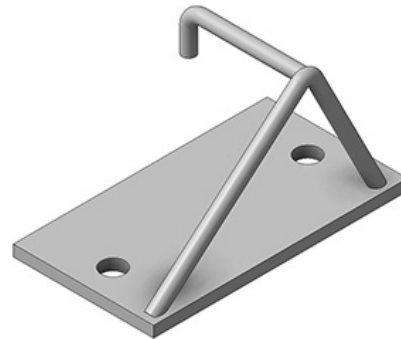

Cogan
Since 1901

Lockers
Lock-It-Up

cogan.com

BIKE RACKS

HOOK STYLE WALL MOUNT

HOOK STYLE WALL MOUNT

Description

Hook style tenant bike racks have a maximum capacity of one bicycle per unit. No assembly required. Our hook style bike racks are simply anchored to the concrete wall for secure, reliable storage. The wall-mounted design means hook style tenant biked racks are ideal for any situation where floor space is limited or unavailable. Hook style tenant bike racks accommodate all bicycle types, narrow and wide wheels. Sealed in a grey powder-coated paint finish for maximum durability and wear resistance.

PRODUCT INFORMATION

Specifications

Bicycle Type All types, narrow and wide wheels

Finish Powder-coated

COLORS

Cogan Grey

DETAILS

BIKE HOOK MOUNTED TO WALL