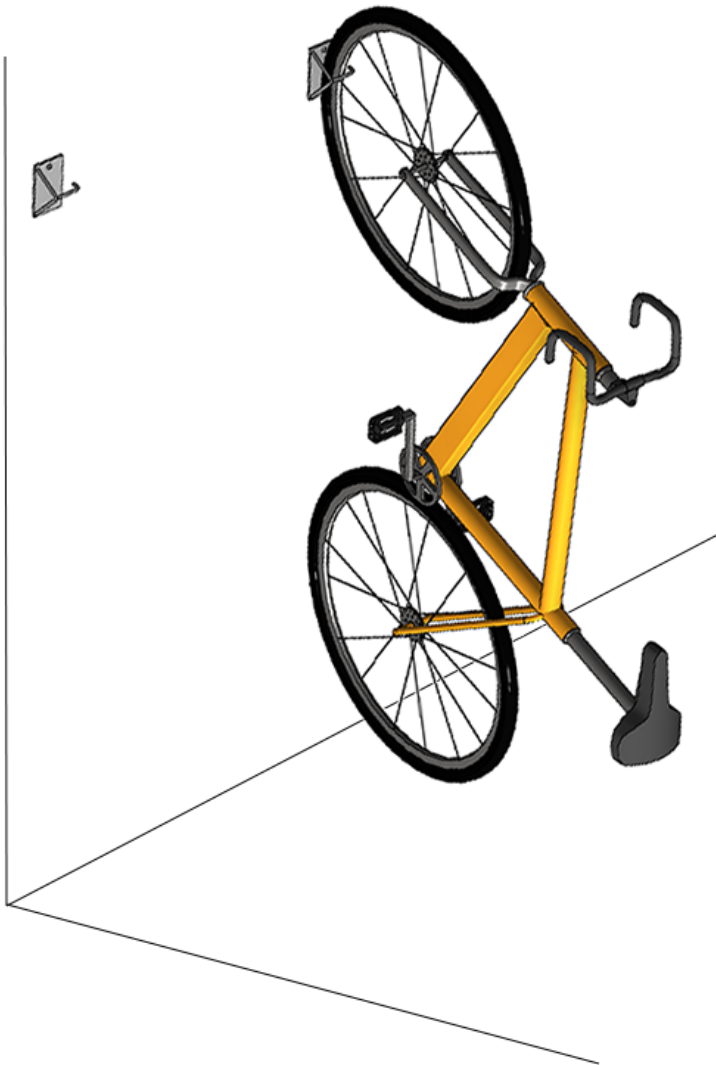

Cogan
Since 1901

Lockers
Lock-It-Up

cogan.com

BIKE RACKS

HOOK STYLE WALL MOUNT

HOOK STYLE WALL MOUNT

Description

Hook style tenant bike racks have a maximum capacity of one bicycle per unit. No assembly required. Our hook style bike racks are simply anchored to the concrete wall for secure, reliable storage. The wall-mounted design means hook style tenant biked racks are ideal for any situation where floor space is limited or unavailable. Hook style tenant bike racks accommodate all bicycle types, narrow and wide wheels. Sealed in a grey powder-coated paint finish for maximum durability and wear resistance.

PRODUCT INFORMATION

Specifications

Bicycle Type All types, narrow and wide wheels

Finish Powder-coated

COLORS

Cogan Grey

DETAILS

BIKE HOOK MOUNTED TO WALL

PLAN VIEW