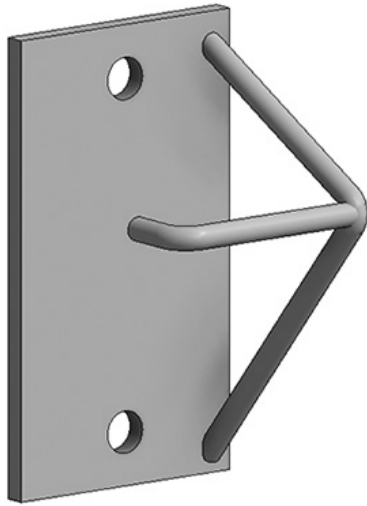

Cogan
Since 1901

Lockers
Lock-It-Up

cogan.com

BIKE RACKS

HOOK STYLE WALL MOUNT

HOOK STYLE WALL MOUNT

Description

Hook style tenant bike racks have a maximum capacity of one bicycle per unit. No assembly required. Our hook style bike racks are simply anchored to the concrete wall for secure, reliable storage. The wall-mounted design means hook style tenant biked racks are ideal for any situation where floor space is limited or unavailable. Hook style tenant bike racks accommodate all bicycle types, narrow and wide wheels. Sealed in a grey powder-coated paint finish for maximum durability and wear resistance.

PRODUCT INFORMATION

Specifications

Bicycle Type All types, narrow and wide wheels

Finish Powder-coated

COLORS

Cogan Grey

DETAILS

BIKE HOOK MOUNTED TO WALL