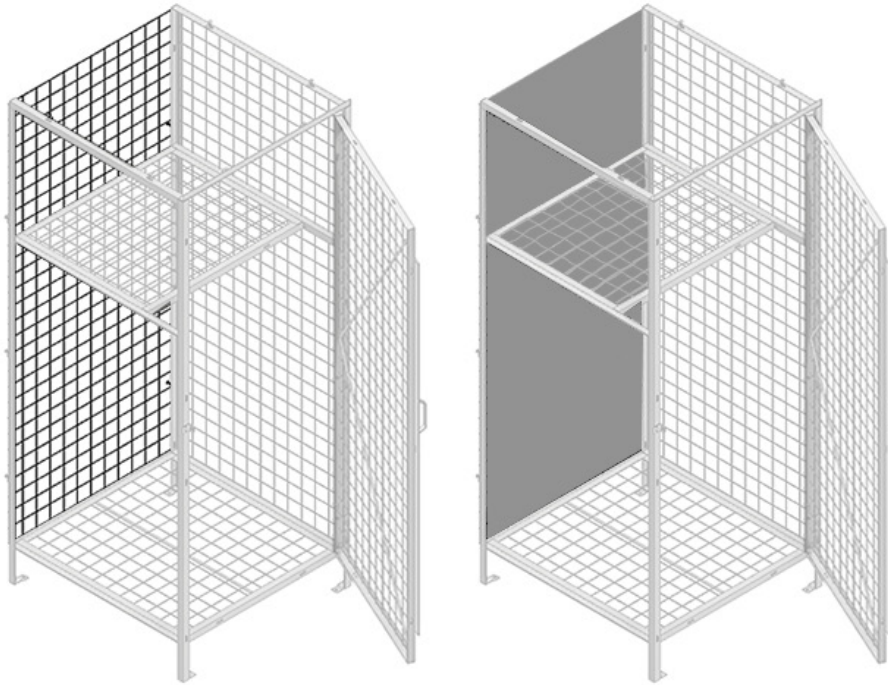

Cogan
Since 1901

Lockers
Lock-It-Up

cogan.com

**TA-50 GEAR
LOCKERS**

2" X 2" X 6&8GA WELDED WIRE MESH

BACK PANELS

Description

Back panels are made of unframed 2" x 2" x 6&8GA welded wire mesh or 22GA sheet metal.

PRODUCT INFORMATION

Specifications

Panel Height	6'-6", 7'-0", 7'-6", 8'-0"
Panel Depth	1'-0", 1'-6", 2'-0", 2'-6", 3'-0", 3'-6", 4'-0"
Finish	Galvanized
Mesh Size	2" x 2" x 6&8GA or 22GA Sheet Metal
Materials Mesh	Steel Wire

COLORS

Cogan Grey
(Side Panels, Doors
and Shelves)

Electro-Galvanized
(Roof and Back Panels)

SIZES

Please consult the table below for a complete list of dimensions.

Note:

Back panels are available in 2" x 2" x 6&8GA and 22GA sheet metal

H \ W	1'-0"	1'-6"	2'-0"	2'-6"	3'-0"	3'-6"	4'-0"
6'-6"	✓	✓	✓	✓	✓	✓	✓
7'-0"	✓	✓	✓	✓	✓	✓	✓
7'-6"	✓	✓	✓	✓	✓	✓	✓
8'-0"	✓	✓	✓	✓	✓	✓	✓

Indicates panel dimension is available.

Indicates panel dimension is **not** available.