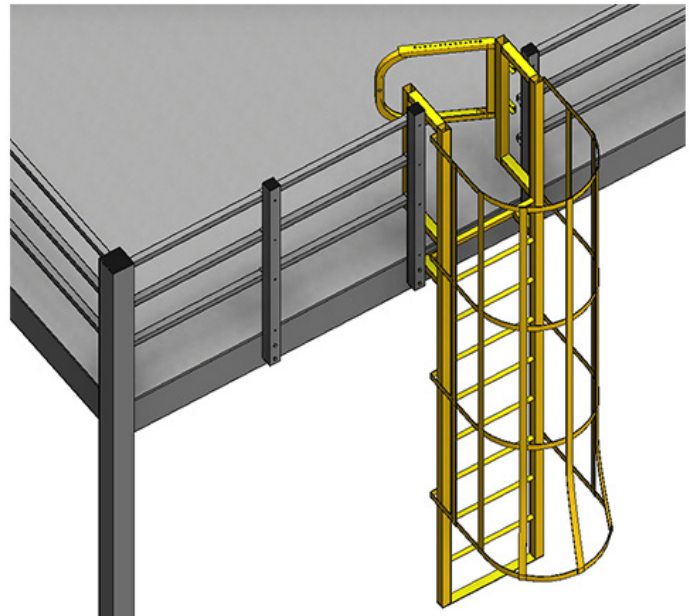

## SELF-CLOSING SAFETY GATE

### Description

Cogan's self-closing safety gate serves as an additional security option to guard the opening on a mezzanine ladder entryway.

Spring-loaded hinges ensure our safety gates close automatically. Gates cannot be left open by accident, therefore providing constant visual indication of the access point. Workers will be deterred from walking directly into the opening, reducing the likelihood of trip or fall accidents and other hazards.

The symmetrical design means safety gates can swing from either left or right. Safety gates are adjustable in width from 24" to 36" to accommodate standard ladder openings.

All self-closing safety gates are sealed in a durable, powder-coated safety yellow paint finish for maximum visibility.

### Specifications

Stair Opening Width	24"-36"
Sizing	Adjustable Length
Finish	Powder-coated
Closing Method	Spring Loaded, Self Closing

COLORS 

  
Safety Yellow

**DETAILS**