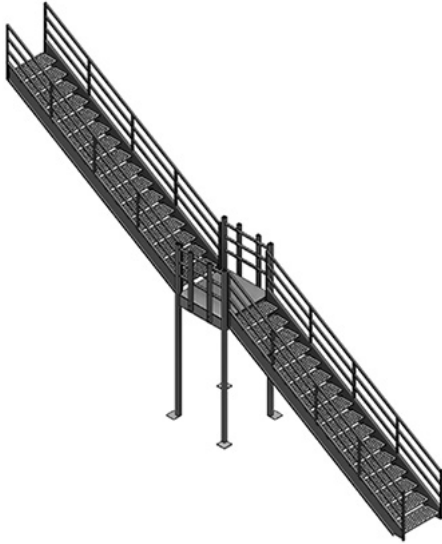

Cogan
Since 1901

Mezzanines
Increase Floor Space

cogan.com

STAIRCASES

STRAIGHT STAIRCASE

LANDINGS

Description

Cogan provides three landing types: straight, L-shape and U-shape staircases.

PRODUCT INFORMATION

Specifications

Landing Types Straight, L-Shape, U-Shape Staircase

Width Step Size 36", 45", 60"

COLORS

Cogan Grey
(Guard, Stringers,
Columns, Beams and
Handrail Posts)

Electro-Galvanized
(Tread, Closed Riser
and Handrails)

DETAILS

STRAIGHT STAIRCASE

- 36" wide step: 4' W x 4'D landing
- 45" wide step: 5' W x 4'D landing
- 60" wide step: 6' W x 5'D landing

L-SHAPE STAIRCASE

- 36" wide step: 4' W x 4'D landing
- 45" wide step: 5' W x 5'D landing
- 60" wide step: 6' W x 6'D landing

DETAILS

U-SHAPE STAIRCASE

36" wide step: 8' W x 4'D landing

45" wide step: 10' W x 4'D landing

60" wide step: 12' W x 5'D landing