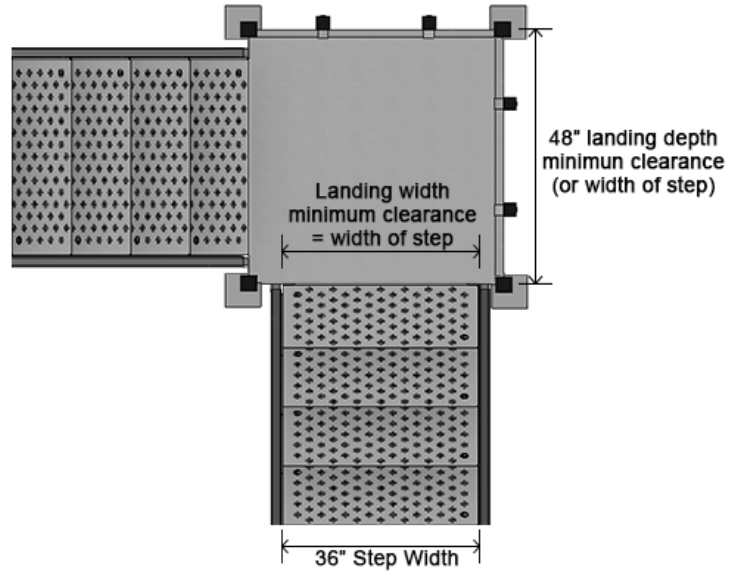

PRODUCT INFORMATION

Specifications

Landing Types Straight, L-Shape, U-Shape Staircase

Width Step Size 36", 45", 60"

COLORS

Cogan Grey
(Guard, Stringers,
Columns, Beams and
Handrail Posts)

Electro-Galvanized
(Tread, Closed Riser
and Handrails)

DETAILS

STRAIGHT STAIRCASE

- 36" wide step: 4' W x 4'D landing
- 45" wide step: 5' W x 4'D landing
- 60" wide step: 6' W x 5'D landing

L-SHAPE STAIRCASE

- 36" wide step: 4' W x 4'D landing
- 45" wide step: 5' W x 5'D landing
- 60" wide step: 6' W x 6'D landing

DETAILS

U-SHAPE STAIRCASE

36" wide step: 8' W x 4'D landing

45" wide step: 10' W x 4'D landing

60" wide step: 12' W x 5'D landing