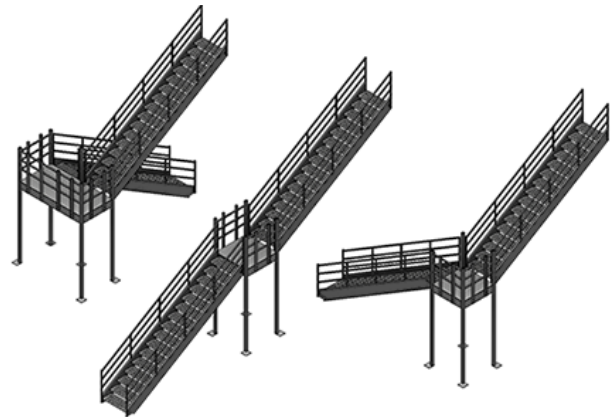

Cogan
Since 1901

Mezzanines
Increase Floor Space

cogan.com

STAIRCASES

STRAIGHT STAIRCASE

LANDINGS

Description

Cogan provides three landing types: straight, L-shape and U-shape staircases.

PRODUCT INFORMATION

Specifications

Landing Types Straight, L-Shape, U-Shape Staircase

Width Step Size 36", 45", 60"

COLORS

Cogan Grey
(Guard, Stringers,
Columns, Beams and
Handrail Posts)

Electro-Galvanized
(Tread, Closed Riser
and Handrails)

DETAILS

STRAIGHT STAIRCASE

- 36" wide step: 4' W x 4'D landing
- 45" wide step: 5' W x 4'D landing
- 60" wide step: 6' W x 5'D landing

L-SHAPE STAIRCASE

- 36" wide step: 4' W x 4'D landing
- 45" wide step: 5' W x 5'D landing
- 60" wide step: 6' W x 6'D landing

DETAILS

U-SHAPE STAIRCASE

36" wide step: 8' W x 4'D landing

45" wide step: 10' W x 4'D landing

60" wide step: 12' W x 5'D landing