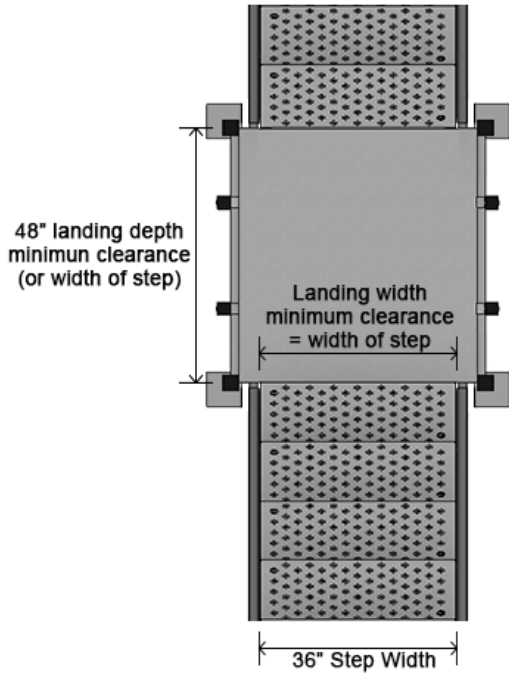

PRODUCT INFORMATION

Specifications

Landing Types Straight, L-Shape, U-Shape Staircase

Width Step Size 36", 45", 60"

COLORS

Cogan Grey
(Guard, Stringers,
Columns, Beams and
Handrail Posts)

Electro-Galvanized
(Tread, Closed Riser
and Handrails)

DETAILS

STRAIGHT STAIRCASE

- 36" wide step: 4' W x 4'D landing
- 45" wide step: 5' W x 4'D landing
- 60" wide step: 6' W x 5'D landing

L-SHAPE STAIRCASE

- 36" wide step: 4' W x 4'D landing
- 45" wide step: 5' W x 5'D landing
- 60" wide step: 6' W x 6'D landing

DETAILS

U-SHAPE STAIRCASE

36" wide step: 8' W x 4'D landing

45" wide step: 10' W x 4'D landing

60" wide step: 12' W x 5'D landing